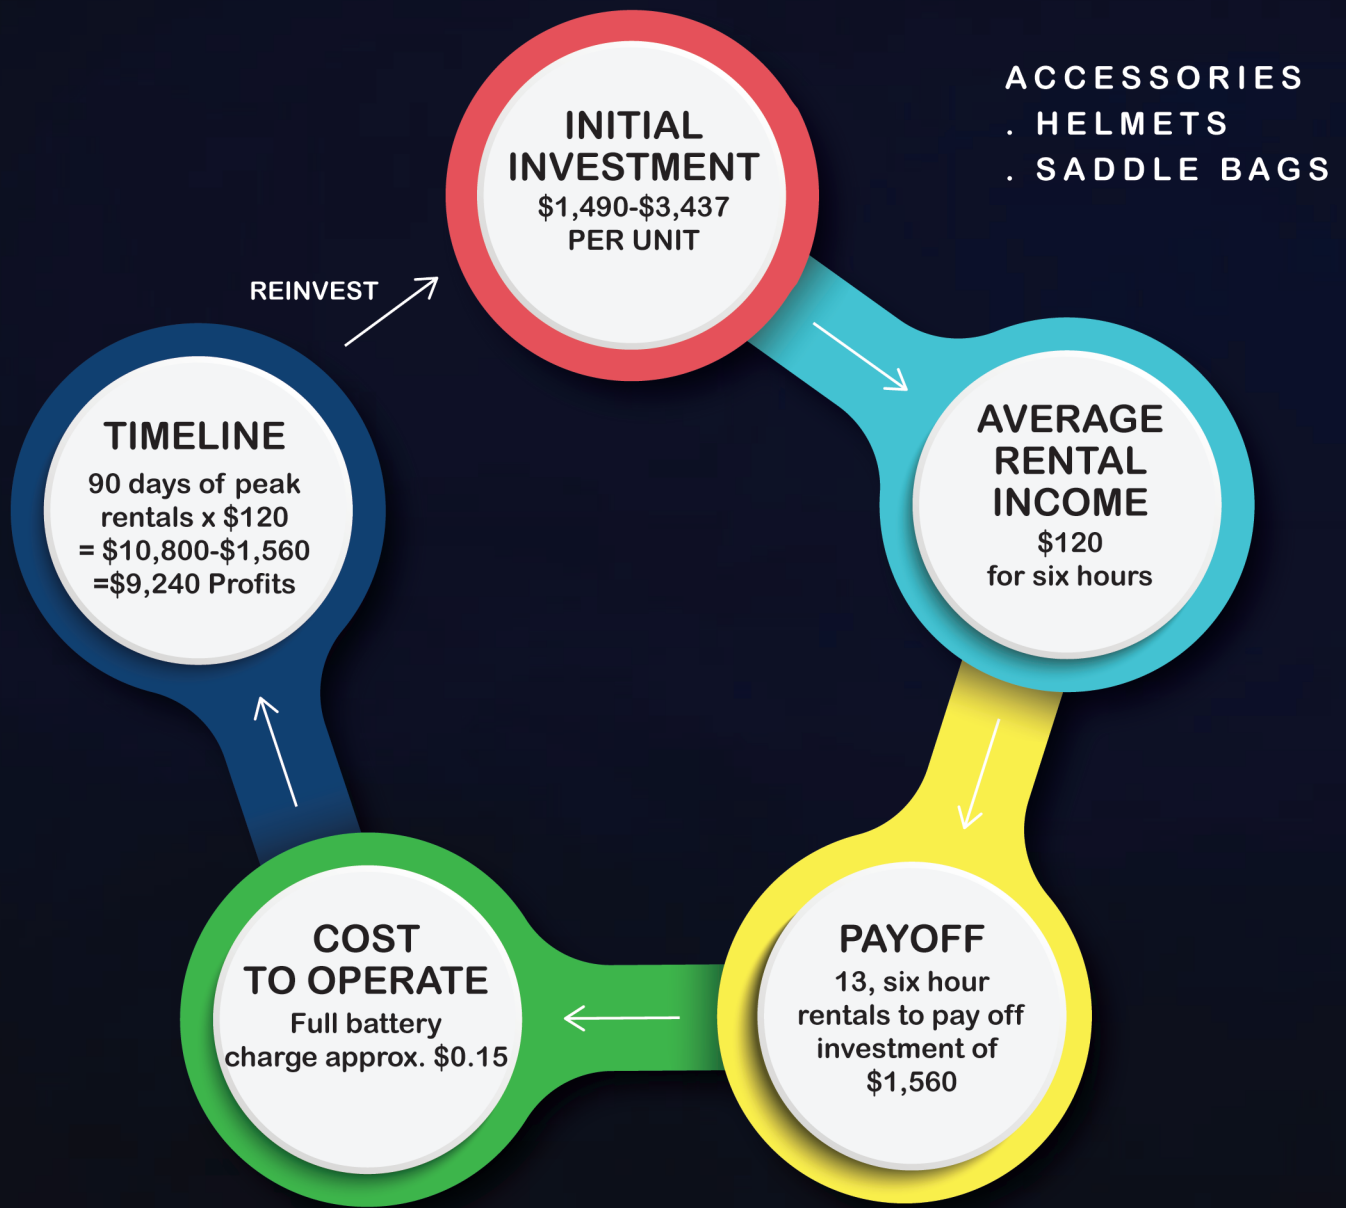

INVESTMENT PAYOFF FLOW CHART

6 MONTH PARTS
WARRANTY

POST SALES
SERVICE SUPPORT

PROTECT YOUR NEW ASSETS WITH:

Anti-theft Technology | Anti-Tampering Technology | Smart E-lock Technology